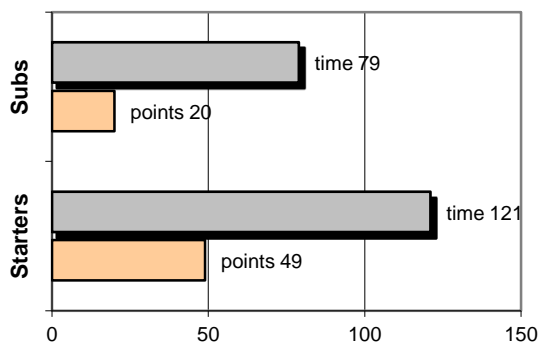

FINAL

Α.Ο. Γαλασίου 72 - 69 Α.Ε.Κ.

Referees: Σπυρόπουλος - Μαυρέλης

Each Period	1st	2nd	3rd	4th
Α.Ο. Γαλασίου	23	16	17	16
Α.Ε.Κ.	11	14	15	29

End of Period	1st	2nd	3rd	4th
Α.Ο. Γαλασίου	23	39	56	72
Α.Ε.Κ.	11	25	40	69

Coach: Α. Δεμέναγας- Δ. Σπυριδάκης
Α.Ε.Κ.

Fast Breaks 3 / 9

# Player	Time (min)	Points	Ft	2p	3p	Rebounds		As	St	Tu	Bl	Fouls		Rkg*
						de	of					Wo	Co	
4 ΟΡΦΑΝΙΔΗΣ ΑΛ.	15	5	0 / 0	1 / 2	1 / 2	1	0	2	1	1	0	2	1	6
5 ΜΠΟΥΤΡΗΣ Γ.	15	0	0 / 0	0 / 2	0 / 0	2	0	0	1	2	1	3	2	0
6 ΔΡΙΚΟΓΙΑΣ Γρ.	20	12	2 / 2	2 / 5	2 / 5	3	1	2	1	1	0	2	3	12
7 ΖΑΧΑΡΙΑΣ Πρ.	16	3	1 / 1	1 / 1	0 / 0	2	2	0	0	0	2	1	0	9
8 ΧΡΙΣΤΟΦΗΣ Γ.	25	4	0 / 0	2 / 3	0 / 3	3	1	3	2	1	0	1	1	8
9 ΜΟΥΤΣΑ Ορ.	26	8	3 / 4	1 / 5	1 / 4	8	1	2	3	1	2	4	2	15
10 ΤΡΑΝΟΥΔΑΚΗΣ ΣΤ.	7	0	0 / 0	0 / 1	0 / 0	0	0	0	0	1	0	0	0	-
11 ΜΠΟΥΡΓΑΝΟΣ Ν.	25	22	4 / 6	9 / 14	0 / 2	1	0	0	3	5	0	5	2	12
12 ΜΑΛΕΛΗΣ Β.	24	2	0 / 0	1 / 5	0 / 0	3	5	2	1	0	1	1	3	10
13 ΛΟΥΚΑΣ Γ.	21	13	1 / 2	0 / 1	4 / 10	1	0	2	1	1	0	0	4	8
14 ΜΠΑΛΙΩΤΗΣ Γ.	6	0	0 / 0	0 / 0	0 / 0	0	0	0	1	1	0	0	0	-
15 0	0	0	0 / 0	0 / 0	0 / 0	0	0	0	0	0	0	0	0	-
Team						0	2			1	1	0		
1st quarter		11	2 / 2	3 / 10	1 / 6	3	1	2	3	2	3	4	5	9
2nd quarter		14	2 / 3	3 / 9	2 / 7	5	4	3	5	5	0	3	5	14
3rd quarter		15	0 / 0	6 / 10	1 / 6	8	2	3	2	5	2	5	3	18
4th quarter		29	7 / 10	5 / 10	4 / 7	8	5	5	4	3	1	8	5	38
Final Stats	200	69	11 / 15	17 / 39	8 / 26	24	12	13	14	15	6	20	18	79
			73%	44%	31%	36								

Starters- Subs ratio